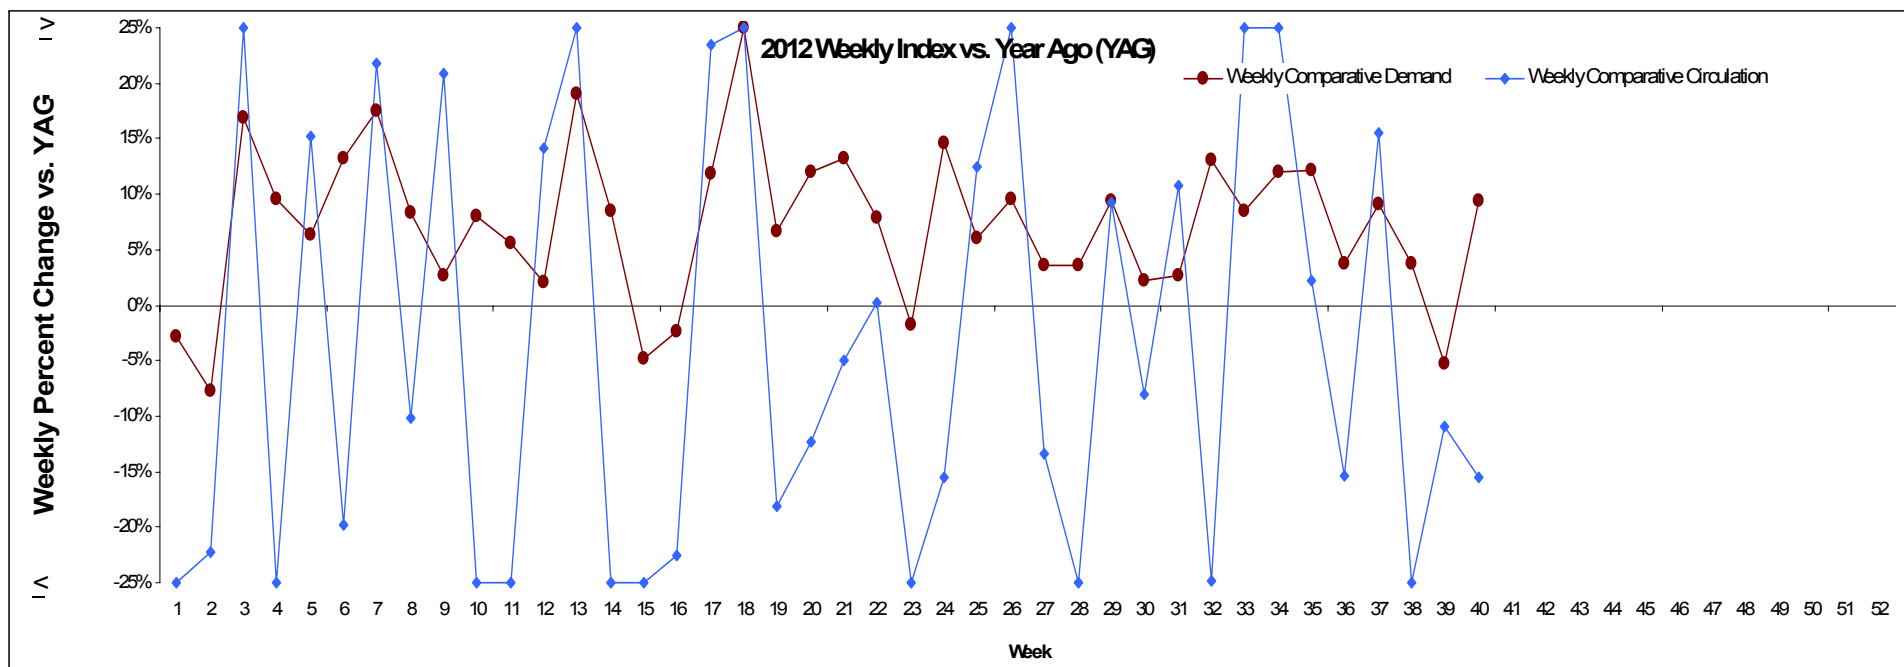

The Demand Index

Direct Marketers | Demand & Circulation

Week Ending 09/29/2012

The Demand Index

Direct Marketers | Demand & Circulation

Cumulative Year to Date 09/29/2012